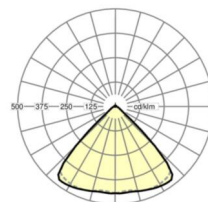

CHARACTERISTICS

Order number	18510304100
EAN number	4020863325290
Commodity code	94051190
Certification mark	IP 20, Protection class I, ENEC10 VDE, F, HACCP DIN10500/Food/IFS-application-related suitability/BRC, Indoor, CE
Impact resistance (IK rating)	IK03 (-20°C bis 35°C)
Ambient temperatur	ta -20°C to 35°C
Warranty period	5 years
State funding programs	BEG - Federal funding for efficient buildings (valid only for Germany)

ELECTRICAL ENGINEERING

Controller	Electronic driver (1 pcs.)
System output	53W
Mains voltage	230V/50Hz
Energy efficiency class/light source	D

LIGHTING TECHNOLOGY

Placement	LED, Colour rendering/Light colour CRI ≥ 80 / 4000K
Colour tolerance (MacAdam)	3SDCM
Photobiological safety (Luminaire)	RG1
Nominal luminous flux	8196lm
LED service life	50000h L80/B10 (Tq 35°C)
Luminaire luminous efficiency	154lm/W
Beam angle	95° (C0) / 95° (C90)
UGR lat./long.	21.0 / 21.5

MECHANICS

Housing colour	traffic white RAL 9016
Dimensions (LxWxDxH)	1531mm x 55mm x 33mm
Weight (net)	1.9kg
Type of installation	Mounting rail system installation

Dimensions

L	1531 mm	Length
B	55 mm	Width
H	33 mm	Height

DEEP-LINK

<https://www.regiolux.de/en/article/18510304100>

Reference	LED 8000lm 840
ηLB	100 %
Φ ↓/↑	98 % / 2 %
UGR lat./long.	21.0 / 21.5